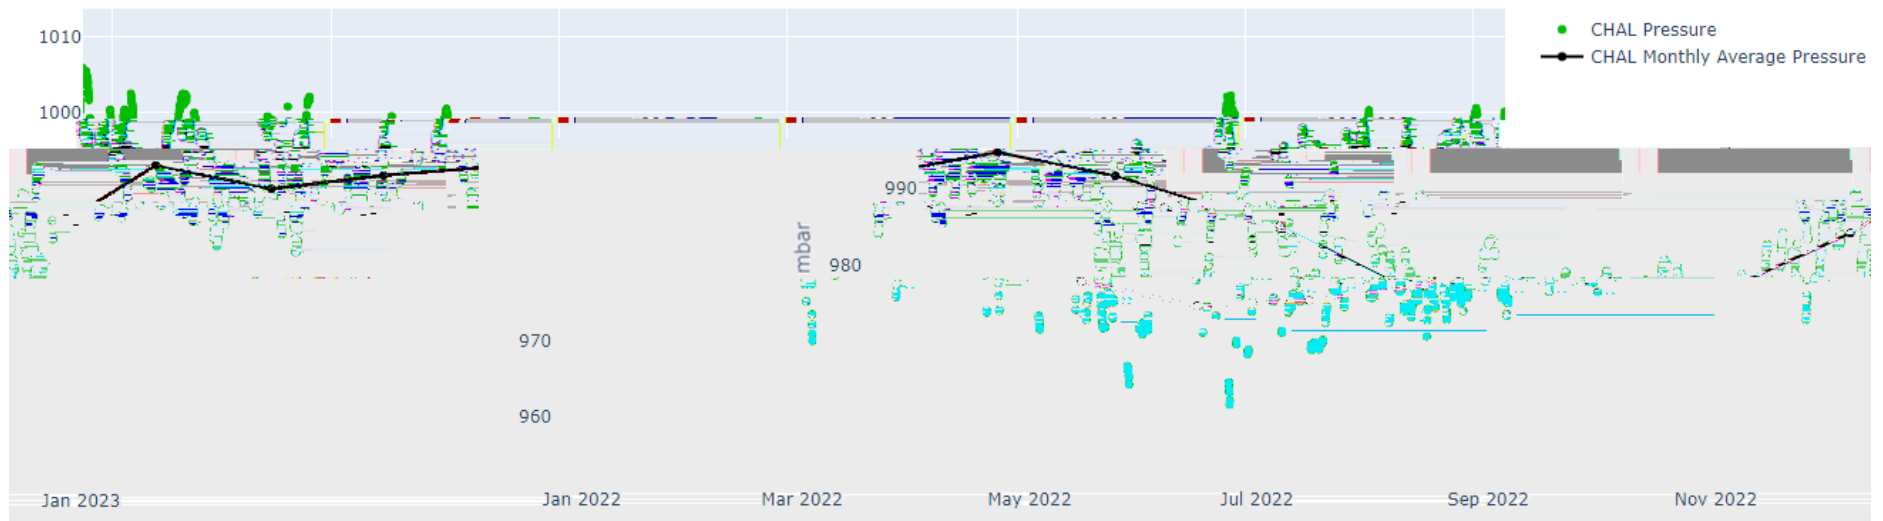

CHAL Average Pressure (UTC)

2.2.3 2022